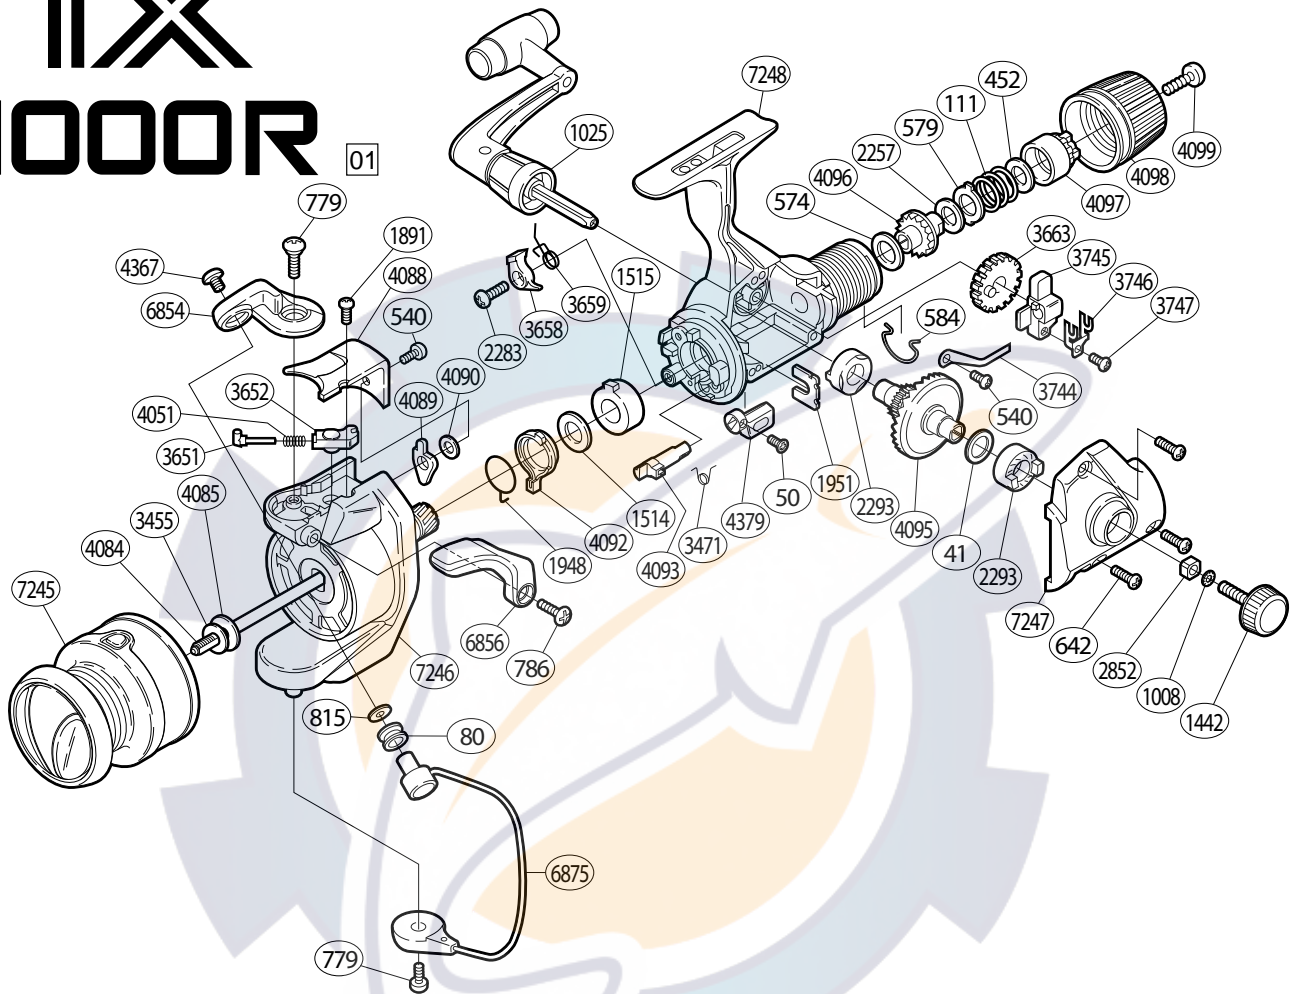

IX 1000R

Part No.	Description
RD 0041	Drive Gear Washer
RD 0050	Anti-Reverse Lever Screw
RD 0080	Line Roller
RD 0111	Drag Coil Spring
RD 0452	Drag Spring Washer
RD 0540	Multi-Purpose Screw
RD 0574	Drag Washer "C" (cloth)
RD 0579	Eared Washer "B"
RD 0584	Hold Click Spring
RD 0642	Side Cover Screw
RD 0779	Multi-Purpose Screw
RD 0786	Trigger Screw
RD 0815	Line Roller Washer
RD 1008	Handle Lock Washer
RD 1025	Handle Assembly
RD 1442	Handle Screw Cap
RD 1514	Bushing Washer
RD 1515	Bushing
RD 1891	Bail Spring Cover Screw
RD 1948	Anti-Reverse Lock Out Spring

Part No.	Description
RD 1951	Rotor Lock
RD 2257	Drag Washer "H" (blue)
RD 2283	Anti-Reverse Pawl Screw
RD 2293	Drive Gear Bushing
RD 2852	Handle Screw Lock
RD 3455	Spool Washer
RD 3471	Anti-Reverse Cam Spring
RD 3651	Bail Spring Guide (A)
RD 3652	Bail Spring Guide (B)
RD 3658	Anti-Reverse Pawl
RD 3659	Anti-Reverse Pawl Spring
RD 3663	Oscillating Gear
RD 3744	Drag Click
RD 3745	Oscillating Slider
RD 3746	Oscillating Slider Retainer
RD 3747	Slider Retainer Screw
RD 4051	Bail Spring
RD 4084	Main Shaft
RD 4085	Spool Support
RD 4088	Bail Spring Cover

Part No.	Description
RD 4089	Bail Trip Lever
RD 4090	Bail Trip Lever Washer
RD 4092	Anti-Reverse Lock Out
RD 4093	Anti-Reverse Cam
RD 4095	Drive Gear
RD 4096	Drag Shaft
RD 4097	Pressure Screw
RD 4098	Drag Knob
RD 4099	Drag Knob Screw
RD 4367	Line Roller Screw
RD 4379	Anti-Reverse Lever
RD 6854	Bail Arm
RD 6856	Quick-Fire II Trigger
RD 6875	Bail Assembly
RD 7245	Spool Assembly
RD 7246	Rotor Assembly
RD 7247	Side Cover
RD 7248	Body